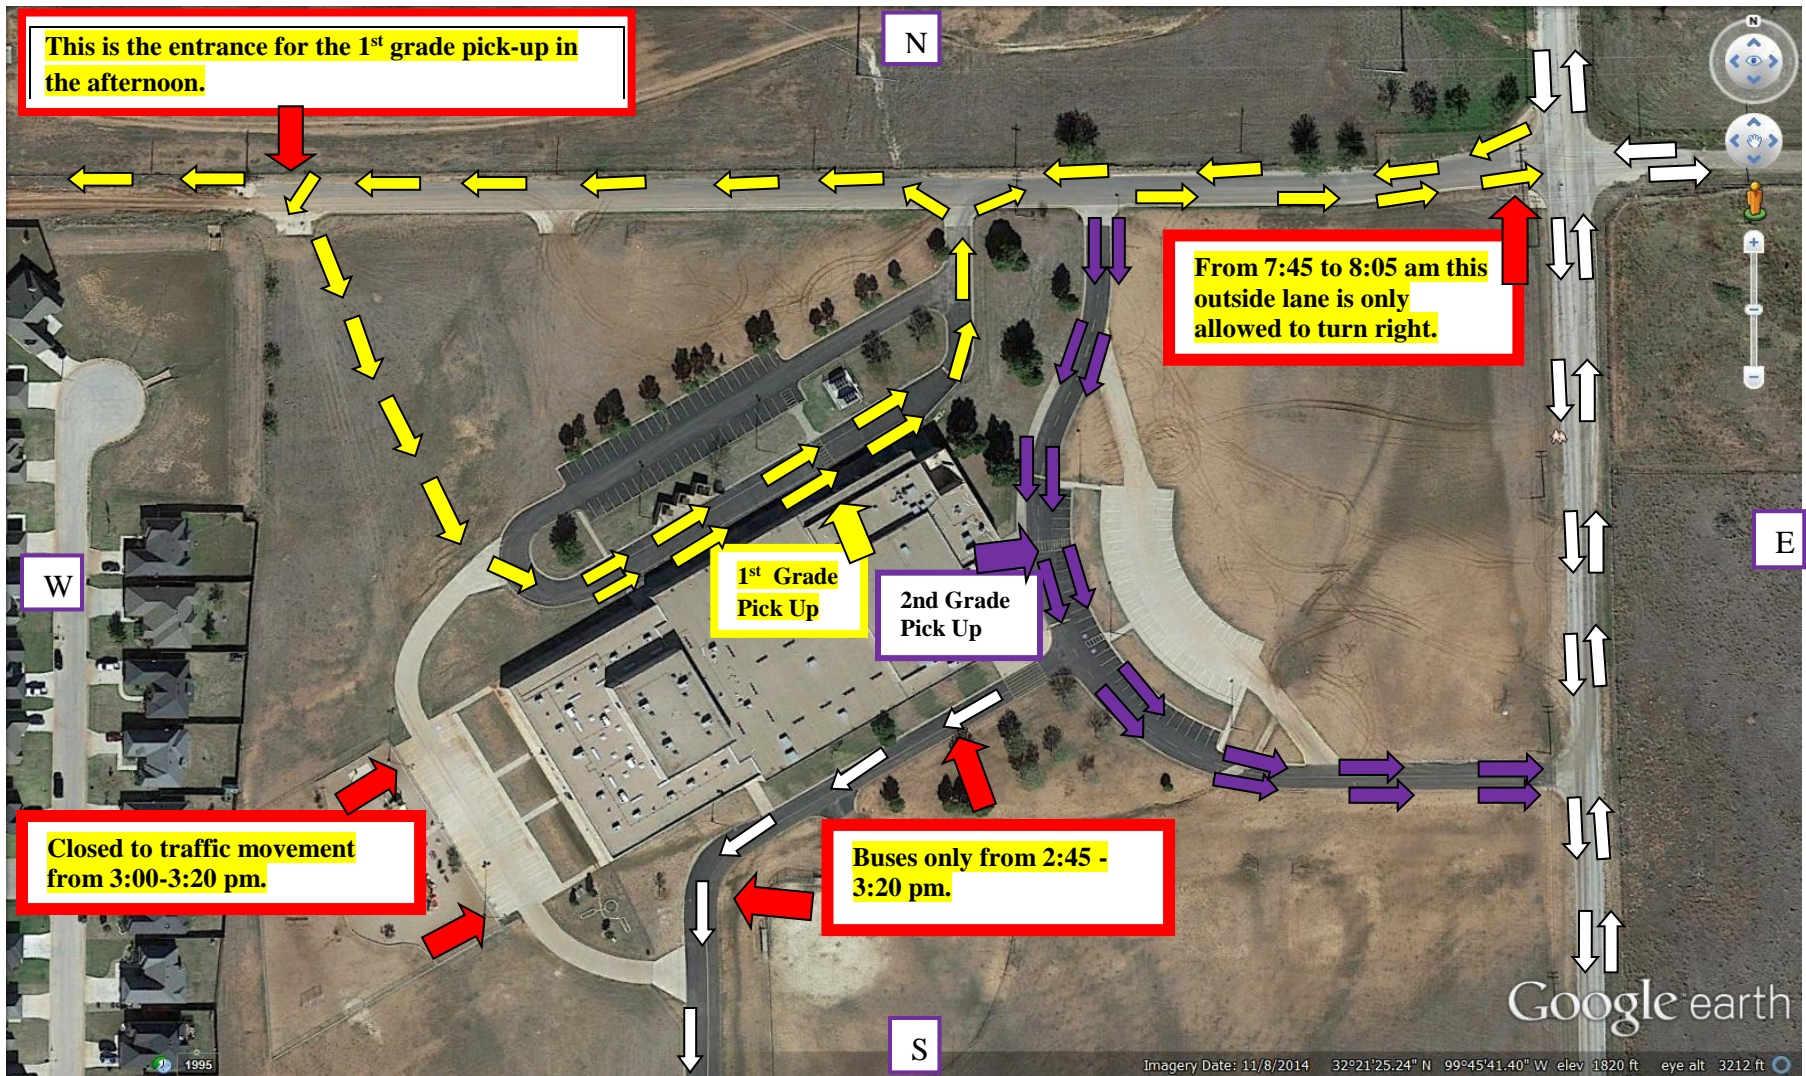

**Wylie Elementary School - 7650 Hardwick Rd. Abilene Tx 79606 - Ph: 325-692-6554**

**Morning Drop Off: 7:00 - 8:00 am - 1<sup>st</sup> & 2<sup>nd</sup> Graders may be dropped off at either the Front or North side of the building. Monitors will not be at either door until 7:30 a.m. Afternoon Pick Up: 3:00 p.m. - 1<sup>st</sup> Grade is picked-up on the North Side of the building and 2<sup>nd</sup> Grade is picked-up in the Front of the building.**